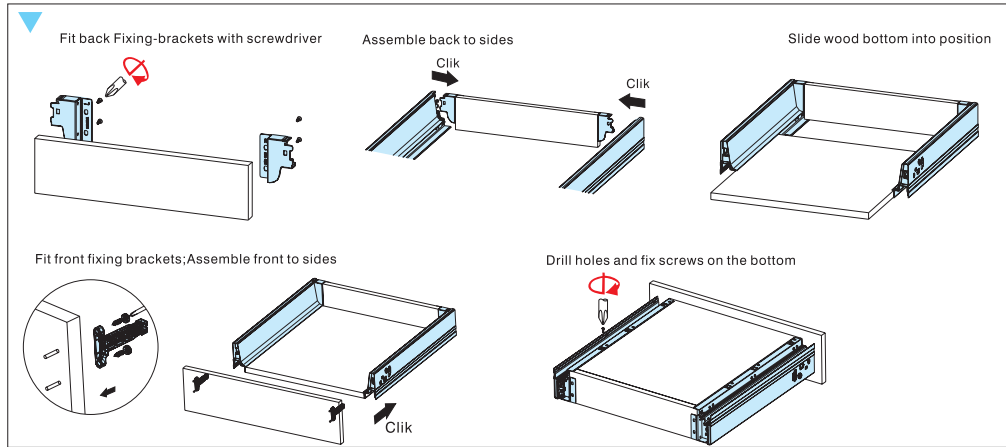

## 83 mm Drawer installation detail

### Installation Dimensions